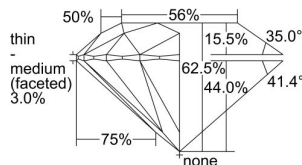

GIA®

FACSIMILE

GIA REPORT

1427194359

Verify this report at GIA.edu

GIA NATURAL DIAMOND DOSSIER®

February 05, 2022

GIA Report Number 1427194359

Shape and Cutting Style ..... Round Brilliant

Measurements ..... 5.48 - 5.52 x 3.44 mm

GRADING RESULTS

Carat Weight ..... 0.63 carat

Color Grade ..... E

Clarity Grade S11

Cut Grade ..... Excellent

ADDITIONAL GRADING INFORMATION

Polish ..... Excellent

Symmetry ..... Excellent

Fluorescence ..... Medium Blue

Clarity Characteristics ..... Crystal

Inscription(s): GIA 1427194359

PROPORTIONS

Profile to actual proportions

GRADING SCALES

GIA
COLOR
SCALE

COLORED	D
	E
	F
	G
	H
	I
	J
NEAR COLORLESS	K
	L
FAIN	M
	N
	O
	P
	Q
VERY LIGHT	R
	S
	T
	U
	V
	W
	X
	Y
LIGHT	Z

GIA
CLARITY
SCALE

FLAWLESS	VERY VERY SLIGHTLY INCLUDED	VVS₁	
			VVS₂
INTERNALLY FLAWLESS	VERY SLIGHTLY INCLUDED	VS₁	
		VS₂	
SI₁	SLIGHTLY INCLUDED	SI₂	
		I₁	
POOR	INCLUDED	I₂	
		I₃	

GIA
CUT
SCALE

EXCELLENT	VERY GOOD	GOOD	FAIR	POOR